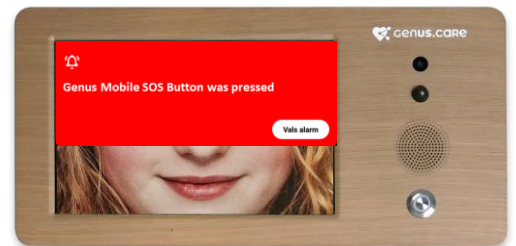

Genus Mobile SOS Button

Making Genus reach beyond the livingroom

The Genus Mobile SOS Button extends the reach of the Genus Care photoframe and ensures that you are connected everywhere.

The Genus Mobile SOS button works with any mobile network

How does it work?

The Genus Mobile SOS Button is a 2/3/4G enabled portable device. When the SOS button is pressed, an SMS with GPS coordinates is sent to the Genus Cloud alarming all caretakers.

Voice call

Once pressed, every caretaker will be able to call directly to the SOS button.

Waterproof

The Genus Mobile SOS Button is waterproof and can be worn whilst showering.

Wireless charging

The Genus Mobile SOS Button is charged by simply putting it into the base station. This allows you to charge it overnight next to your bedside.